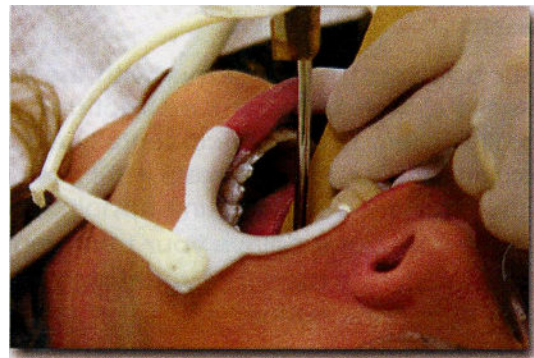

3-D intraoral scanning

Computerized treatment planning

Customized robotically-bent archwires

Scanning FAQs:

Answers to the most frequently asked questions

How does scanning work?

We use a unique 3-D camera called an OraScanner® to scan your teeth.

As we move the OraScanner's mirror around your mouth, it flashes a harmless white light that reflects off of your teeth. Similar to a digital camera, it captures pictures as it flashes — except these pictures are 3-D images.

As you are scanned, you can watch the computer screen and see the images build into a 3-D model of your teeth.

What is the white coating applied to teeth?

Teeth don't reflect light that well since enamel is translucent. So just before scanning, we coat your teeth with a liquid called SureWhite® that contains some of the same ingredients as toothpaste.

Once we have applied SureWhite, it is very important to keep it dry and not touch it with your tongue or cheeks. A smooth white surface provides the most accurate representation of your tooth anatomy, which is very important for producing your SureSmile custom archwires.